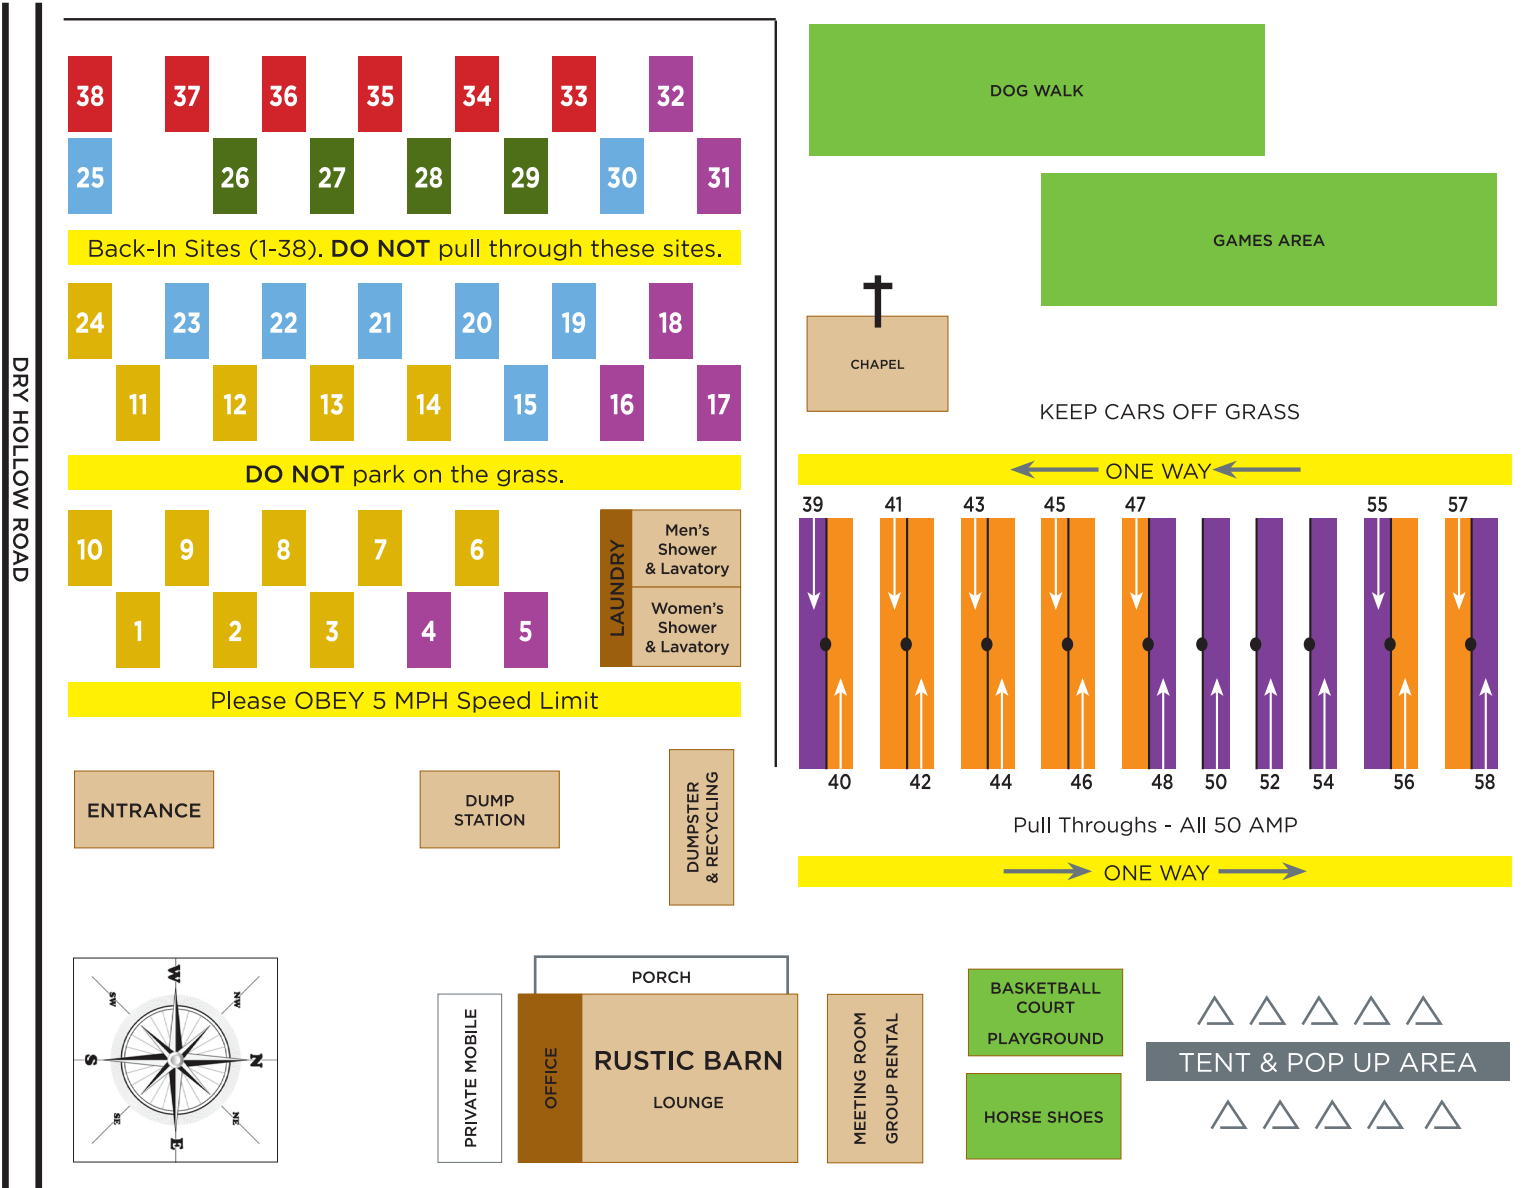

Rustic Barn Campground & RV Park  
 3854 Dry Hollow Road  
 Kieler, Wisconsin 53812

608-568-7797

rusticbarncampground@gmail.com

www.rusticbarnrvpark.com

CHECK IN: NOON  
 CHECK OUT: 11 AM  
 QUIET HOURS: 10 PM - 8 AM

Your Site # is \_\_\_\_\_

Welcome to the Rustic Barn Campground and RV Park, LLC.

MAP KEY

- Seasonal Site
- 30 AMP site without Patio
- Private Pull-Thru Site
- 50 AMP site without Patio
- 30 AMP site with Patio
- Recreational Areas
- 50 AMP site with Patio
- Neighbor Pull-Thru Site
- Public Access

50 AMP RVs MUST park on 50 AMP sites.