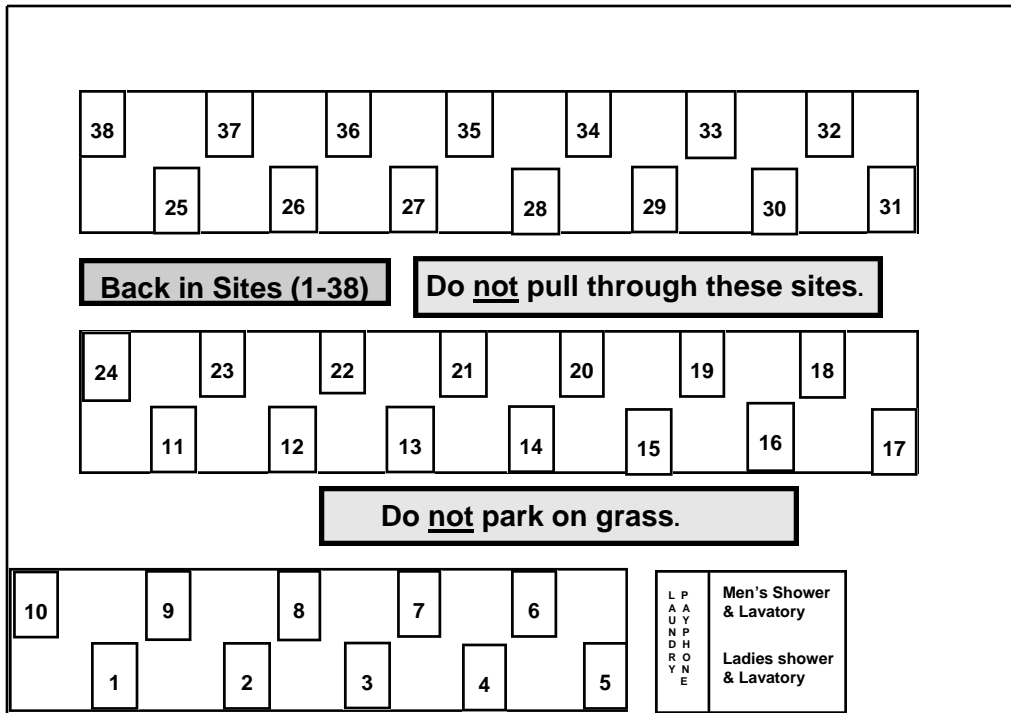

Dry Hollow Road

S

Please Obey 5 MPH Speed

Rustic Barn Campground, LLC
 3854 Dry Hollow Rd
 PO Box 306
 Kieler, WI 53812
 www.rusticbarnrvpark.com

608-568-7797

Pat and Norma Kramer

W

WISCONSIN

Dog Walk

No tents here

Chapel

No tents here

N

Keep cars off grass

Pull thru

Playground

Tent area Primitive

Horseshoes

E

Keep cars off grass